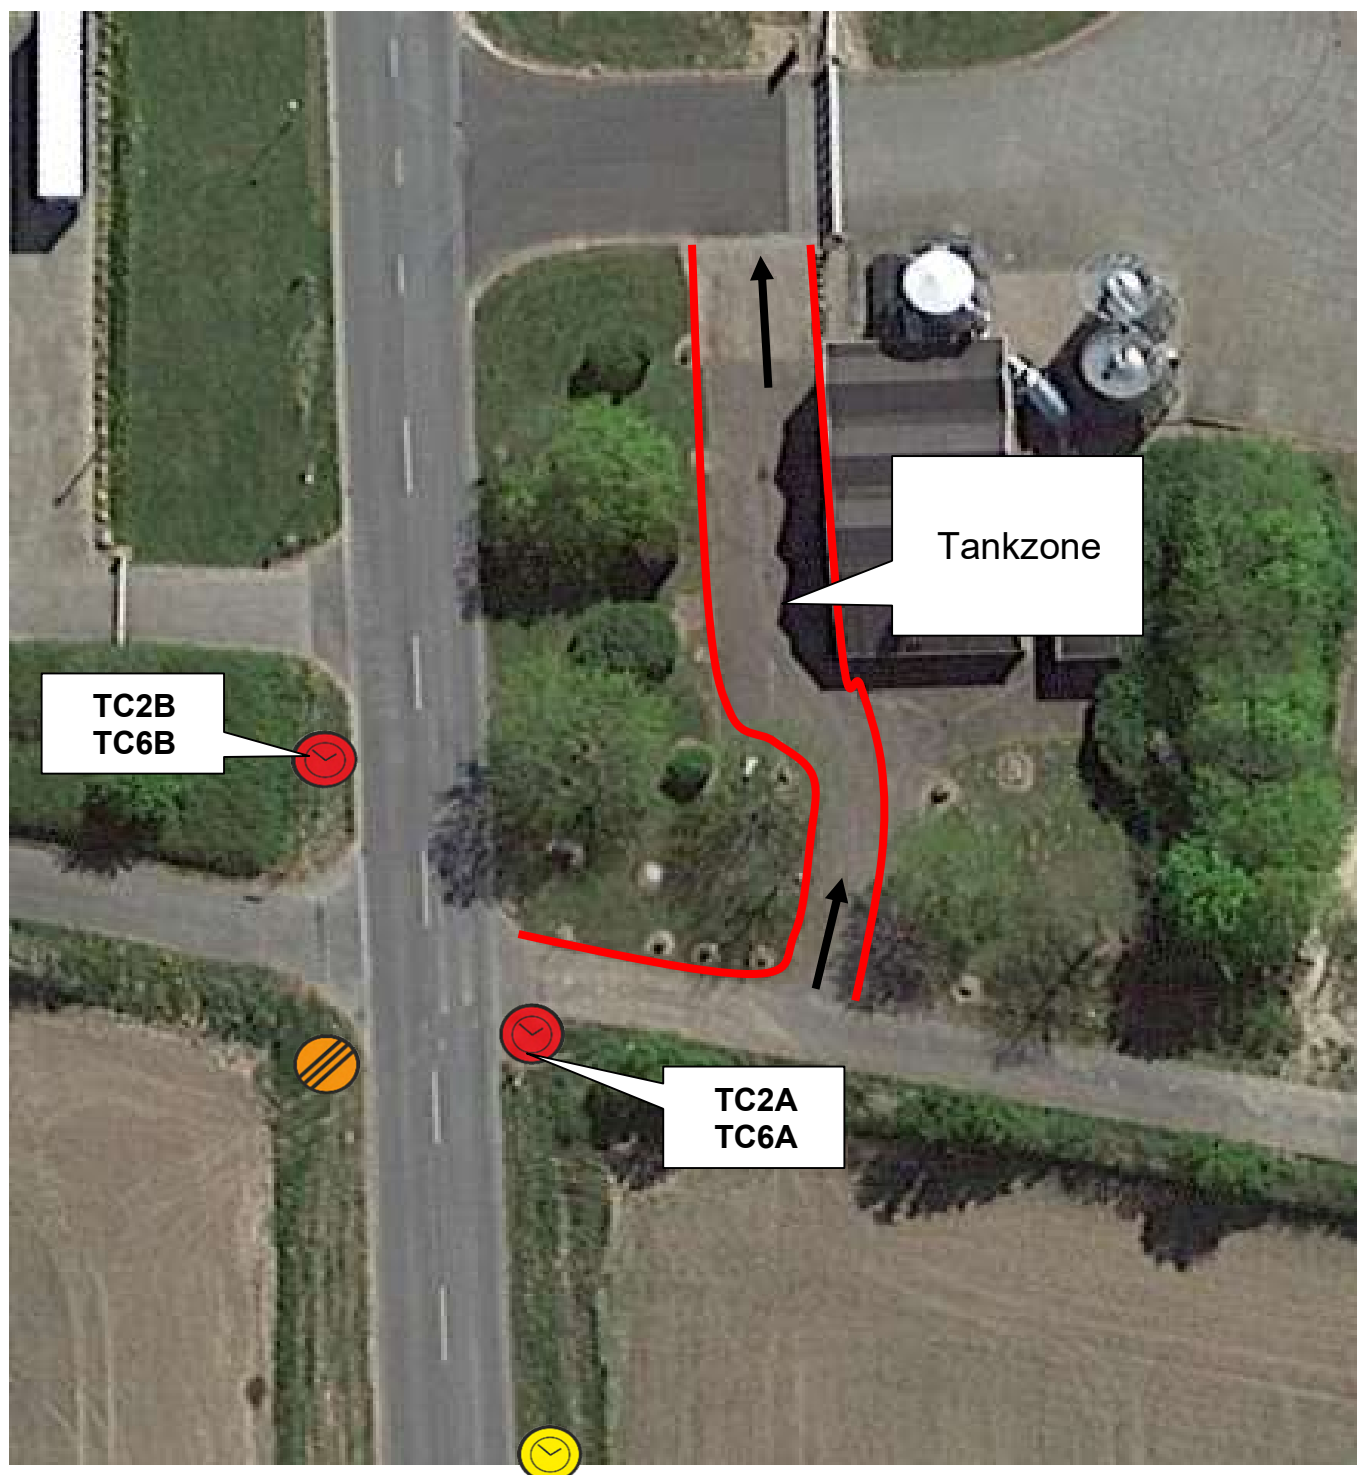

Au2parts Rally Sønderjylland

25. Maj.2024

Targettime	Km	Km/h	Etape	Road no
			Tankzone	
Distance	Distance	Direction	Information	Distance
Total km	Part km			Rest km