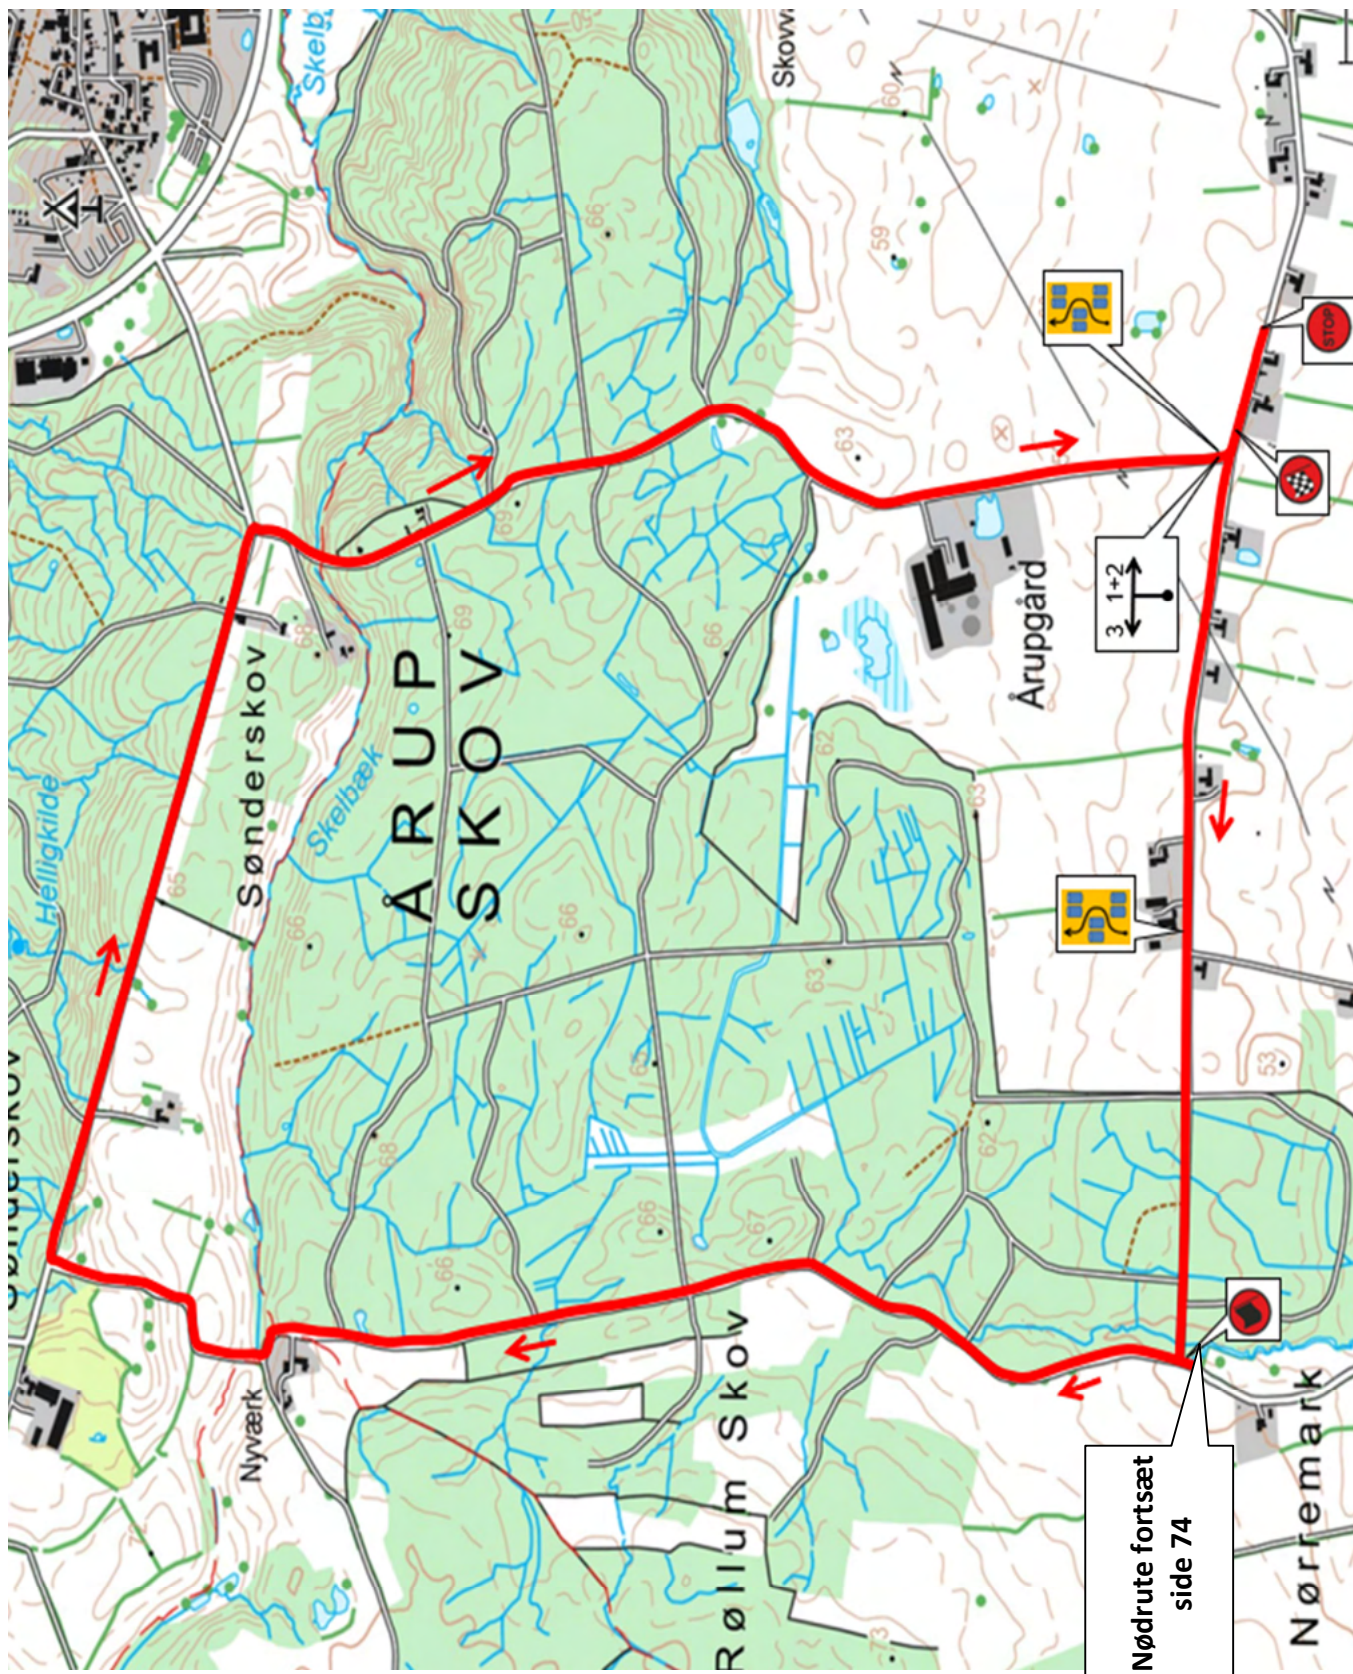

Au2parts Rally Sønderjylland

25. Maj.2024

Targettime	Km	Km/h	Etape	Road no
19,0 KM	Distance Part km	Direction	Team Hyllinge 2 Information	Distance Rest km