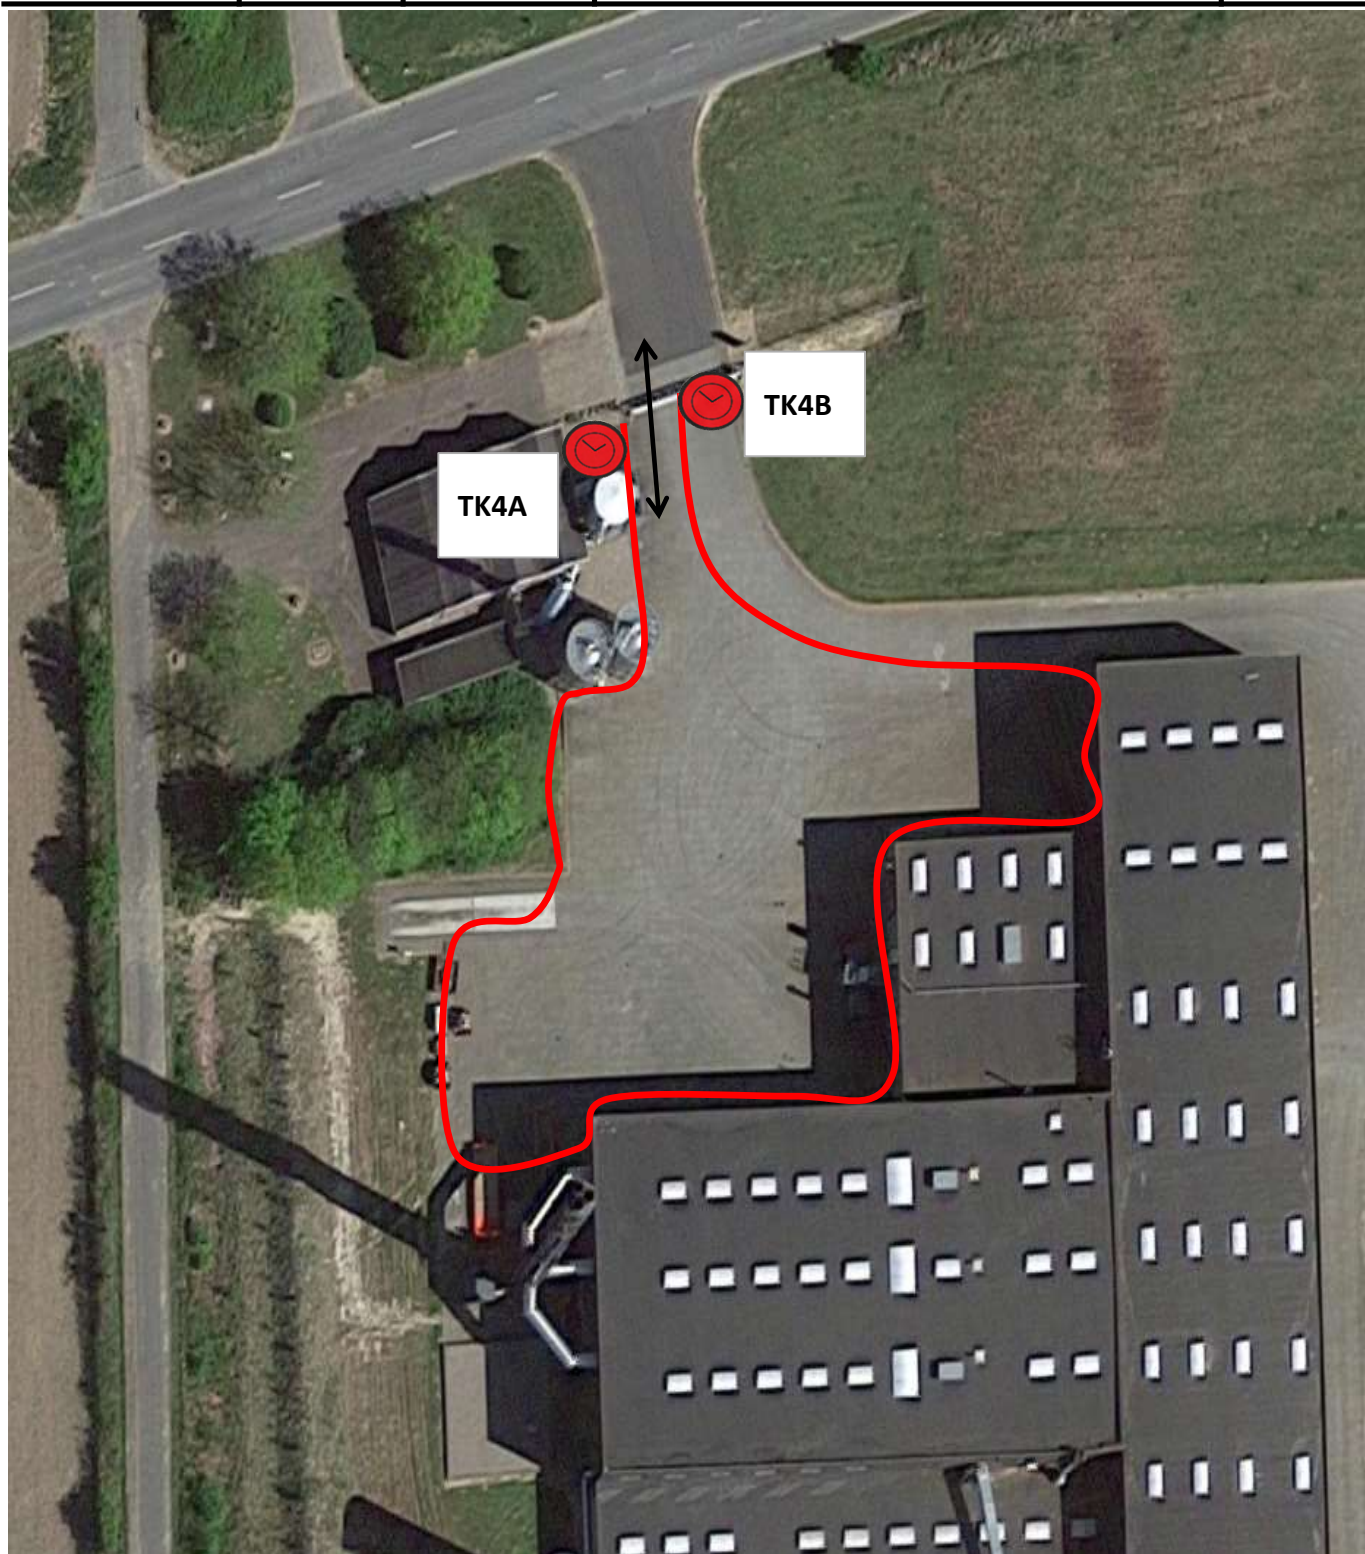

Au2parts Rally Sønderjylland

25. Maj.2024

Targettime 10 Min	Km 0,00	Km/h 0	Etape Regroup in	Road no
Distance Total km	Distance Part km	Direction	Information	Distance Rest km