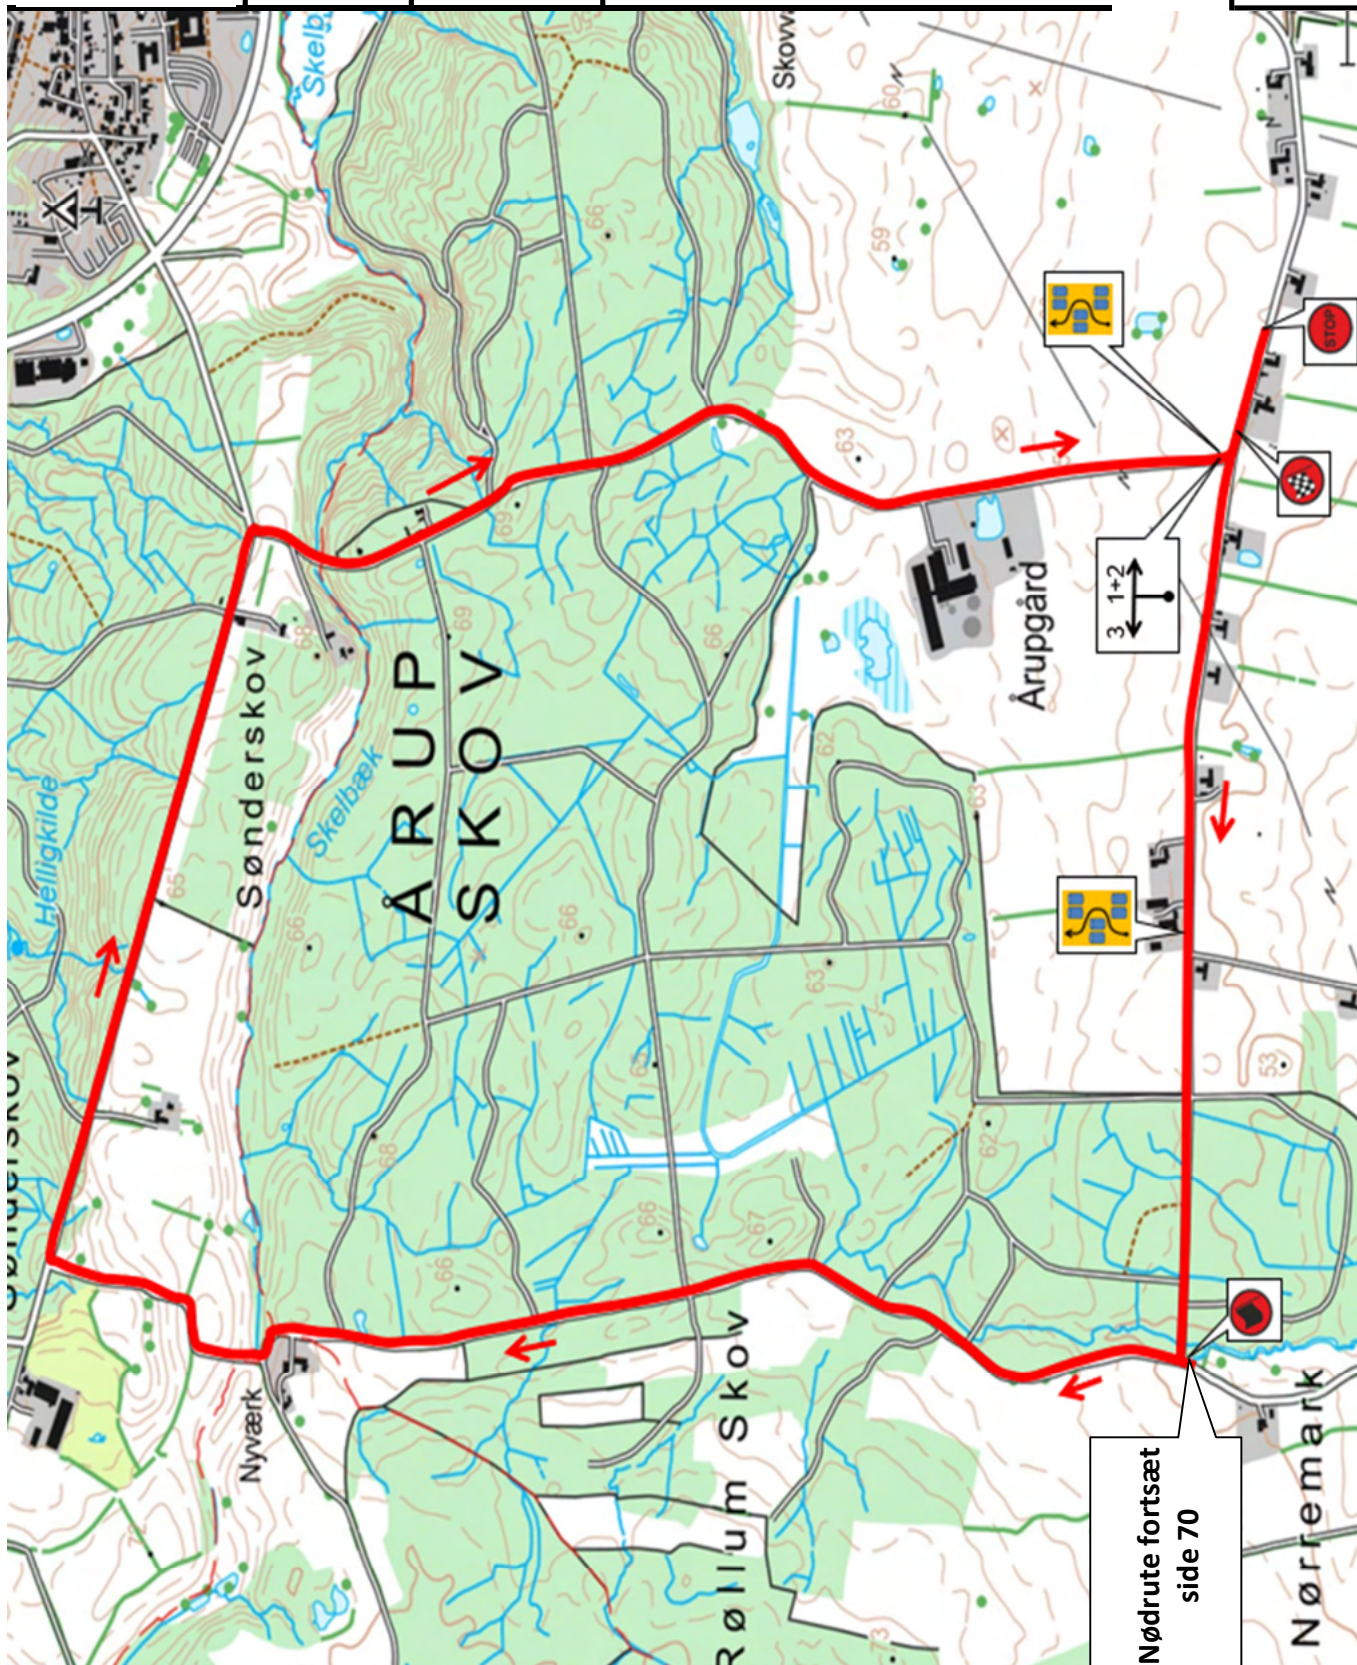

Au2parts Rally Sønderjylland

25. Maj.2024

Targettime	Km	Km/h	Etape	Road no
19,0KM	7		Team Hyllinge 1	
	Distance Part km	Direction	Information	Distance Rest km