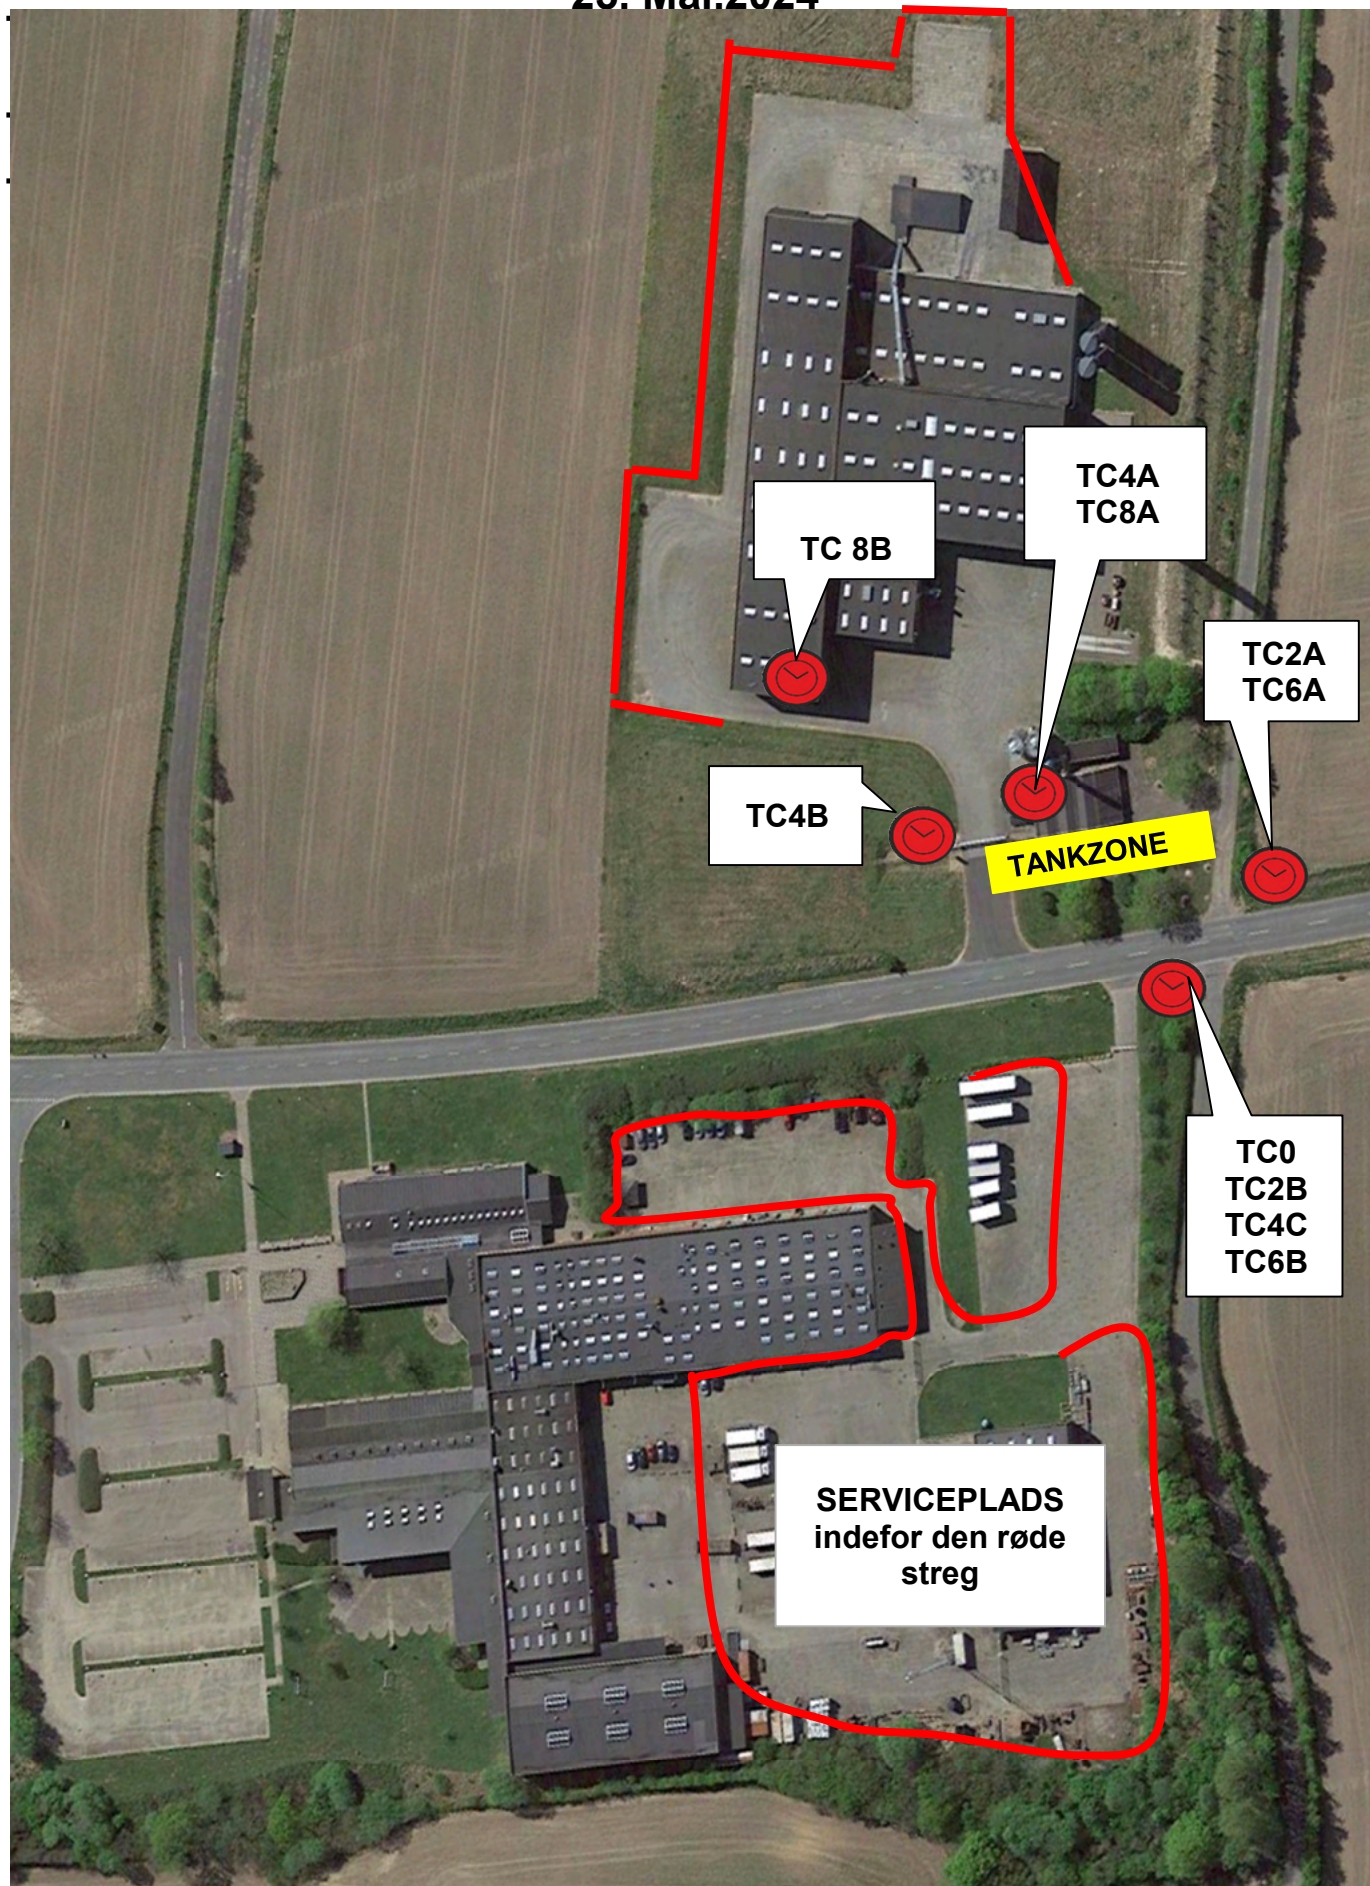

Au2parts Rally Sønderjylland

25. Mai.2024

Au2parts Rally Sønderjylland

25. Maj.2024

LEG1 - SECTIONS 1, 2, 3 & 4

Saturday 25 Maj 2024

TC	Location	SS Dist.	Liaison Dist.	Total Dist.	Target Time	1st Car Due
0	Start					11:00
1			18,80	18,80	00:14	11:25
SS1	Genner A 1	7,50				11:28
2			18,00	25,50	00:24	12:02
SS2	Årup 1	19,00				12:05
2A	Service IN - Refuel		1,50	20,50	00:18	12:26
Service A - Refuel		(26,50)	(38,30)	(64,80)	00:50	
RZ	Remote refuel, all competitors					
1	Distance to next Refuel	(49,20)	(78,20)	(127,40)		
2B	Service OUT					12:41
3			18,80	18,80	00:17	13:06
SS3	Genner B 1	16,50				13:09
4			18,00	34,50	00:24	13:46
SS4	Industri 1	6,20				13:49
4A	Regrouping - Technical Zone IN		3,10	9,30	00:18	14:09
4B	Regrouping OUT / Service IN					14:29
Service B - Service Park		(22,70)	(39,90)	(62,60)	00:30	
4C	Service OUT					14:59
5			18,80	18,80	00:12	15:24
SS5	Genner A 2	7,50				15:27
6			18,00	25,50	00:24	16:01
SS6	Årup 2	19,00				16:04
6A	Service IN - Refuel		1,50	20,50	00:18	16:25
Service C - Refuel		(26,50)	(38,30)	(64,80)	00:20	
RZ	Remote refuel, all competitors					
2	Distance to next Refuel	(22,70)	(40,78)	(57,28)		
6B	Service OUT					16:40
7			18,80	18,80	00:17	17:05
SS7	Genner B 2	16,50				17:08
8			18,00	34,50	00:24	17:45
SS8	Industri 2	6,20				17:48
8A	Finish Holding IN		3,10	3,10	00:18	18:08
	Podium					
8B	Parc Fermé IN Podium*		0,88	0,88		18:51
Saturday Totals		98,40	157,28	255,68		
<i>* Early arrival is permitted</i>			<i>Sunrise</i>	<i>07:10</i>	<i>Sunset</i>	<i>18:49</i>
V8.1	09-05-2024 00:00