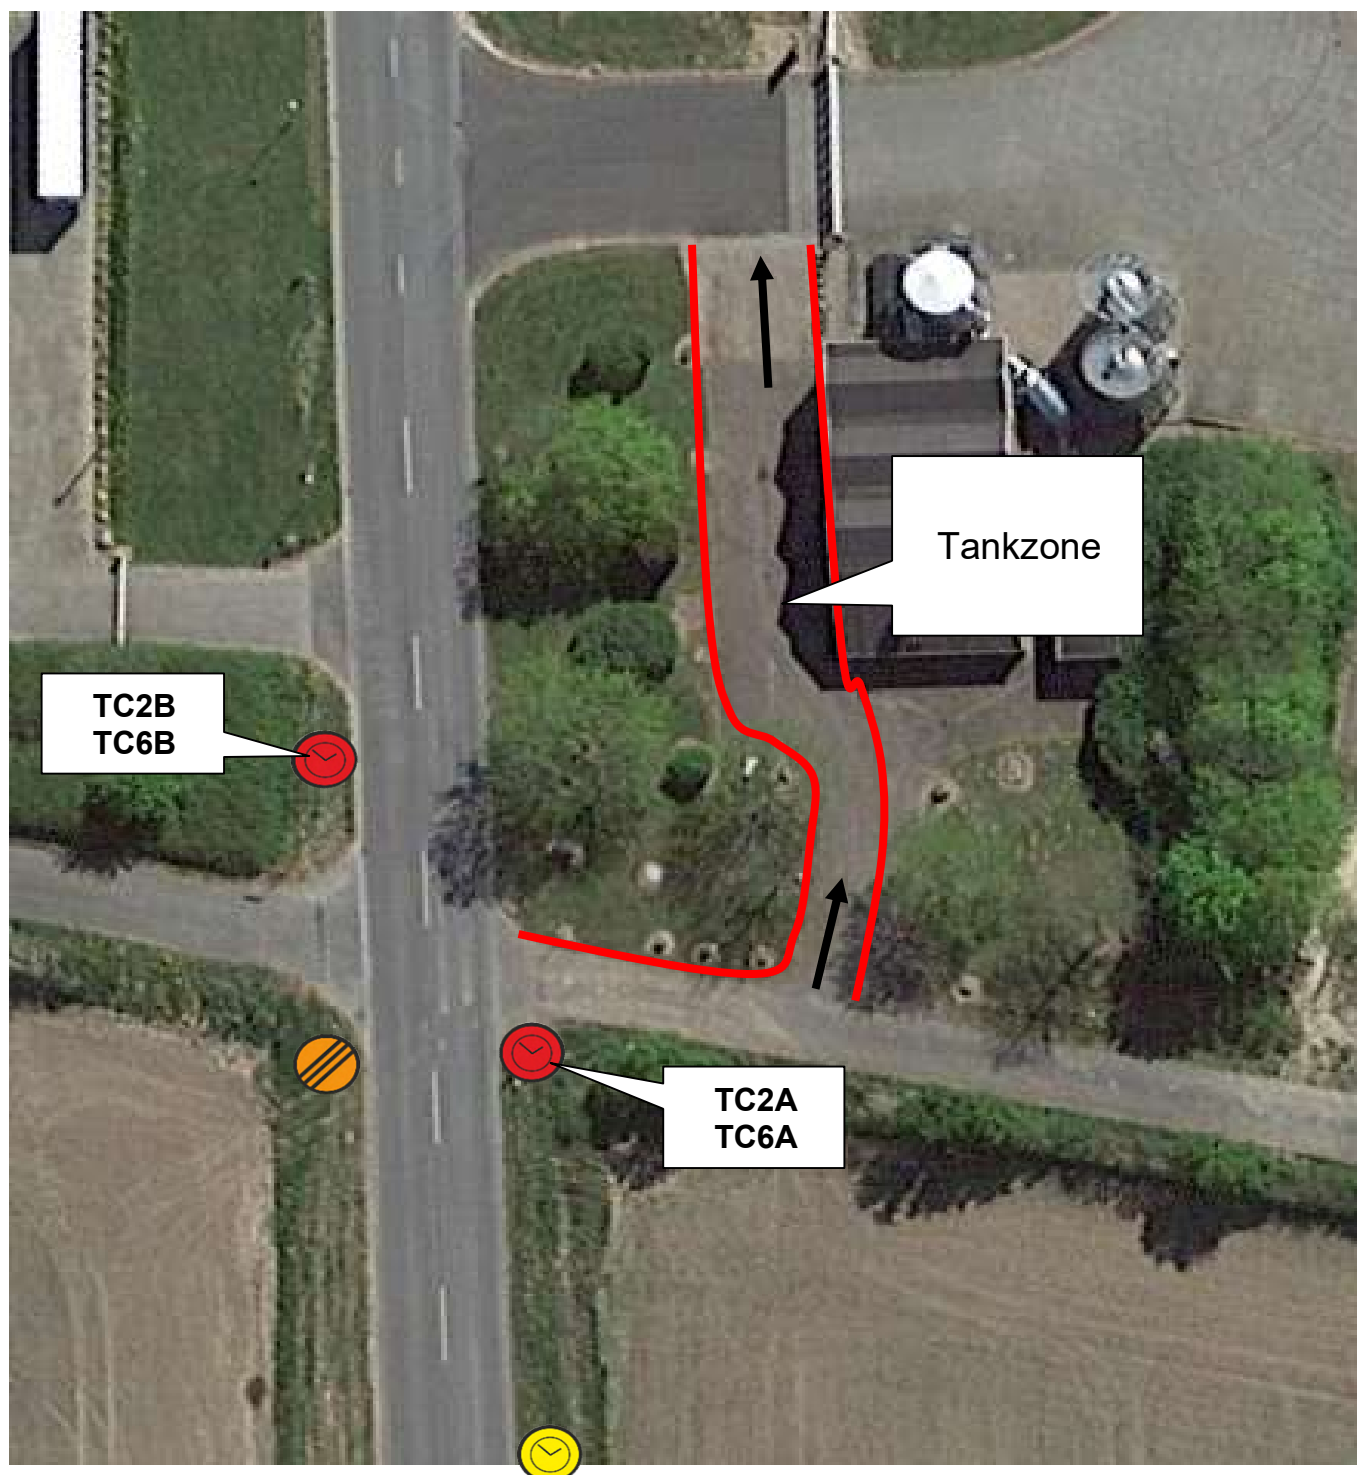

Au2parts Rally Sønderjylland

25. Maj.2024

Targettime	Km	Km/h	Etape	Road no
			Tankzone	
Distance	Distance	Direction	Information	Distance
Total km	Part km			Rest km